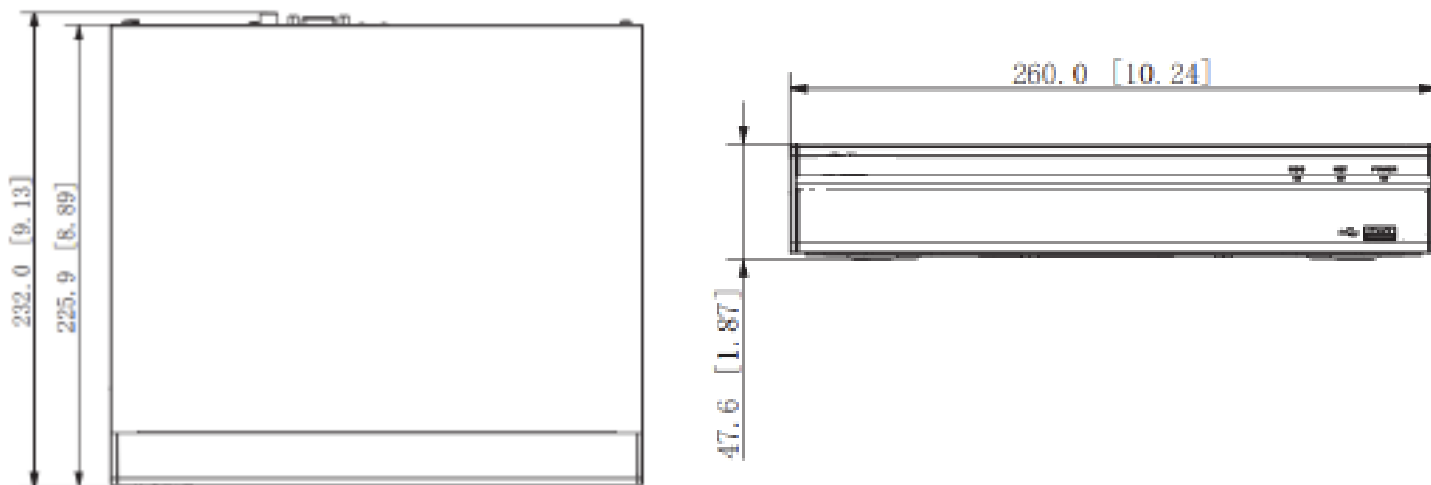

INS4414KN

Product Specifications

4 Channel 4K Network Video Recorder

1	DC Power Input	2	PoE Ports
3	Network Port	4	VGA Port
5	AUDIO IN, RCA Connector	6	AUDIO OUT, RCA Connector
7	HDMI Port	8	USB Port

*Design and specifications are subjects to change without notice.