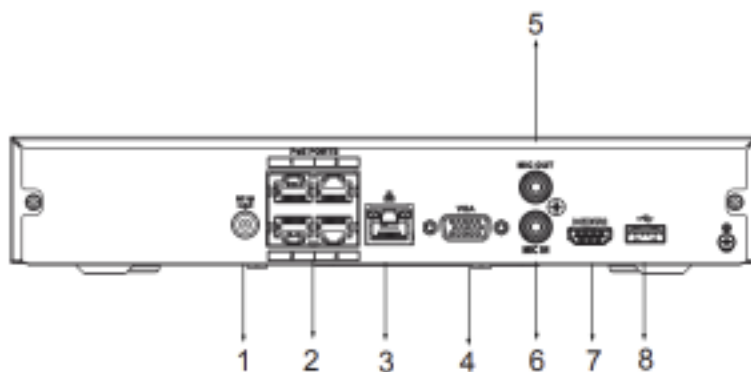

*Design and specifications are subjects to change without notice.

INS4414KN

Product Specifications

4 Channel 4K Network Video Recorder

Recording	
Multi-channel Playback	Up to 4 channels playback
Record Mode	Manual record; alarm recording; Smart Motion Detection recording; smart recording
Backup	USB device
Storage	Local HDD; Network
Playback Function	1. Play, pause, stop, fast forward, fast backward, rewind, play by frame 2. Full screen, backup (cut/file), partially enlarge, audio on/off
Alarm	
General	Motion detection; privacy masking; video loss; local alarm
Anomaly	Front-end device going offline, storage error, full storage, IP conflict, MAC conflict, login lock, network security anomaly
Alarm Linkage	Video recording, snapshot, log, preset, tour
Smart Alarm	Face detection; Area Protection (Intrusion and tripwire); people counting; heat map; Smart motion Detection
Rear Panel	
RCA Input	1
RCA Output	1
HDD	1 SATA III port, up to 10 TB for a single HDD. The maximum HDD capacity varies with environment temperature
Network	1 RJ-45 port (10/100 Mbps)
USB	1 front USB 2.0 port, 1 rear USB 2.0 port
HDMI	1 (supports up to 4K resolution output)
VGA	1
PoE	4
General	
Power Supply	48 V/53 VDC, 1.25 A/1.13 A
Power Consumption	Less than 10 W (HDD not included, idling) Total output power of PoE is 36W, the maximum output power of a single port is 25.5W
Weight	4.10 lbs (1.86kg)
Dimensions	260 mm × 232.3 mm × 50.3 mm (10.24" × 9.14" × 1.98") (W × L × H)
Operating Temperature	-10°C to +55°C (+14°F to +131°F); 10%–93% (RH)
Operating Altitude	3,000 m (9,843 ft)

*Design and specifications are subjects to change without notice.

INS4414KN

Product Specifications

4 Channel 4K Network Video Recorder

- | | | | |
|---|-------------------------|---|--------------------------|
| 1 | DC Power Input | 2 | PoE Ports |
| 3 | Network Port | 4 | VGA Port |
| 5 | AUDIO IN, RCA Connector | 6 | AUDIO OUT, RCA Connector |
| 7 | HDMI Port | 8 | USB Port |